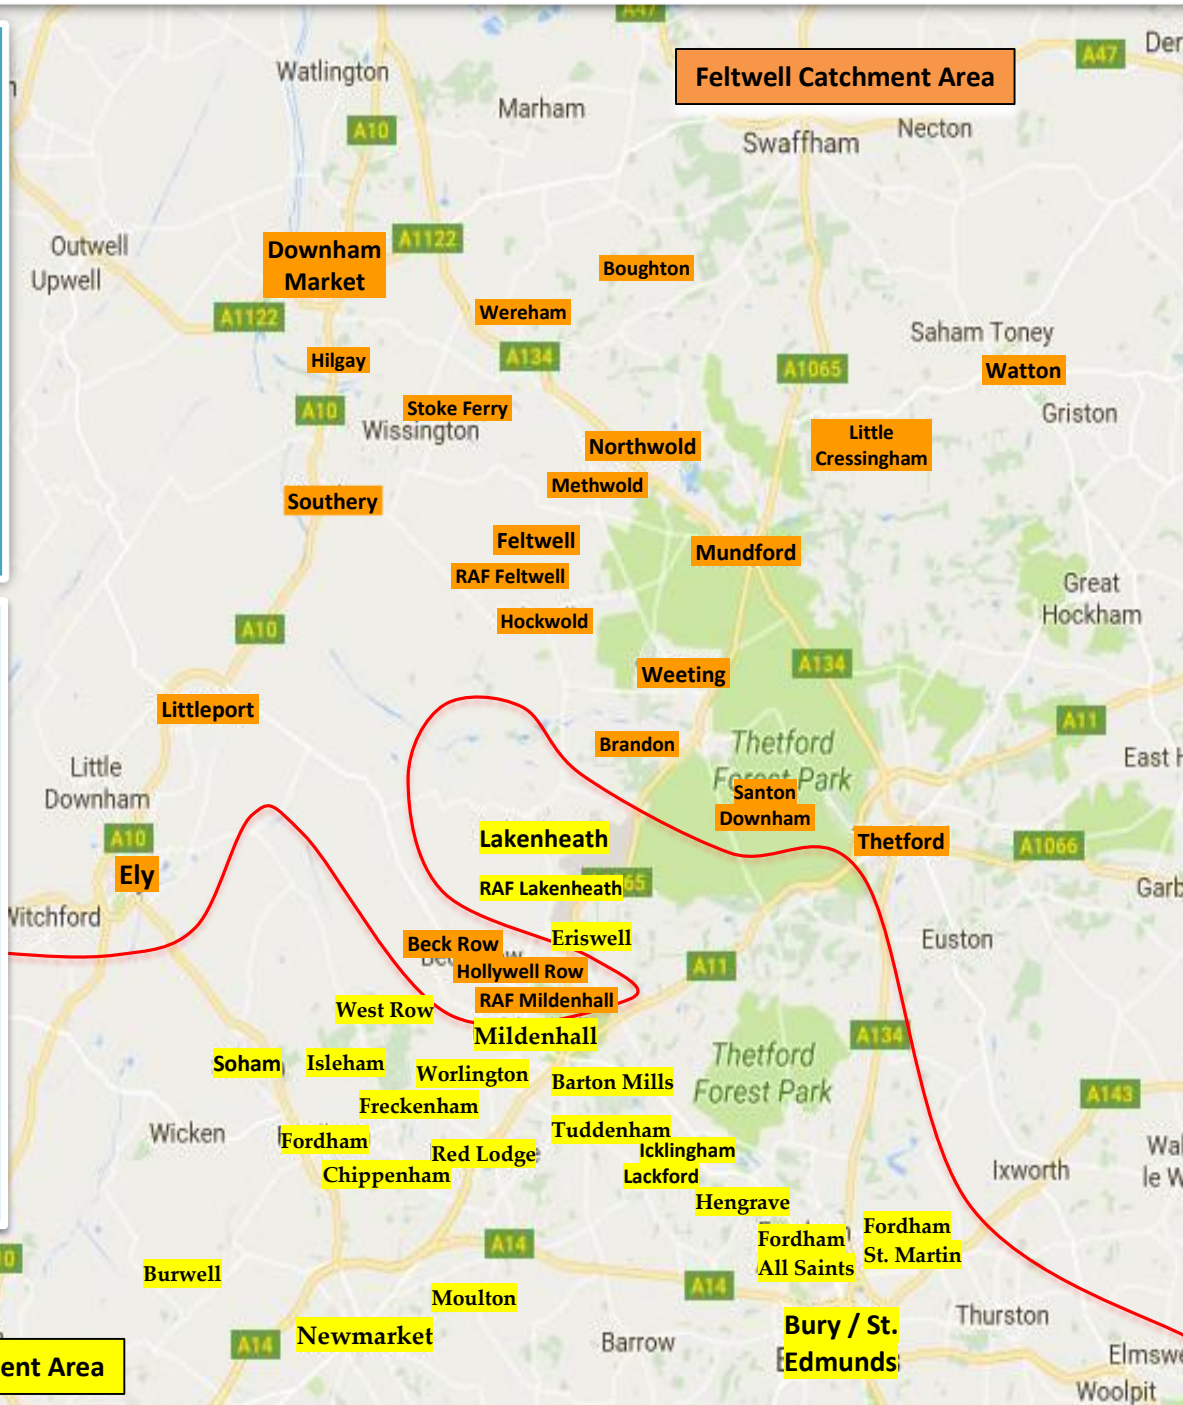

Lakenheath Complex School Bus Map

Lakenheath Complex School Bus Office

Registration
01638-52-7013
(DSN: 226-7013)

Sponsors with school age children should use this map as a guide when securing a home. Services are subject to change. Please contact the School Bus Office for information on bus stops prior to signing for a home.

Catchment Area Key:

Elementary students attend (K-5) Feltwell Elementary School.

Elementary students attend Lakenheath Elementary (K-3) and Liberty Intermediate School (4-5).

There is only 1 Middle School (grades 6-8) located on RAF Feltwell and 1 High School (grades 9-12) on RAF Lakenheath.

Lakenheath Catchment Area

The following villages are currently provided with school bus service.

Beck Row
Boughton
Brandon
Brookville
Downham
Market
Ely
Feltwell
Hilgay
Hockwold
Hollywell Row
Little
Cressingham
Littleport
Methwold
RAF
Mildenhall
Munford
Northwold
RAF Feltwell
Santon
Downham
Southery
Stoke Ferry
Thetford
Watton

Barton Mills
Burwell
Bury St.
Edmunds
Chippenham
Eriswell
Fordham
Fornham All Saints
Fornham St. Martin
Freckenham
Hengrave
Icklingham
Isleham
Lackford
Lakenheath
Mildenhall
Moulton
Newmarket
RAF
Lakenheath
Red Lodge
Soham
Tuddenham
West Row